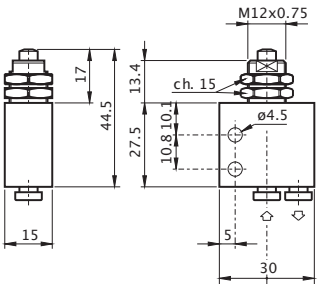

PANEL MOUNT TAPPET / PASSE CLOISON / PULSANTE PASSA PARETE

Lower tube 4 / **Tube 4 inférieur** / Tubo 4 inferiore

VM4002053601 3/2 NC / NF / NC
VM4001053601 3/2 NO / NO / NA