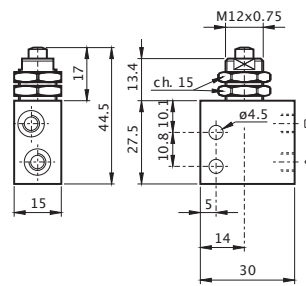

PANEL MOUNT TAPPET / PASSE CLOISON / PULSANTE PASSA PARETE

Lateral M5 / **M5 latéral** / M5 laterale

VM5002053101 3/2 NC / NF / NC
VM5001053101 3/2 NO / NO / NA